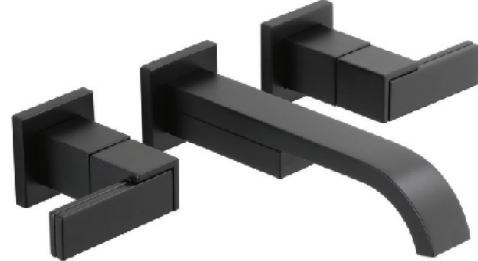

BRIZO SIDERNA
TWO-HANDLE WALL MOUNT LAVATORY
FAUCET - LESS HANDLES 1.5 GPM
65880LF-BLLHP
MATTE BLACK
QTY: (2)