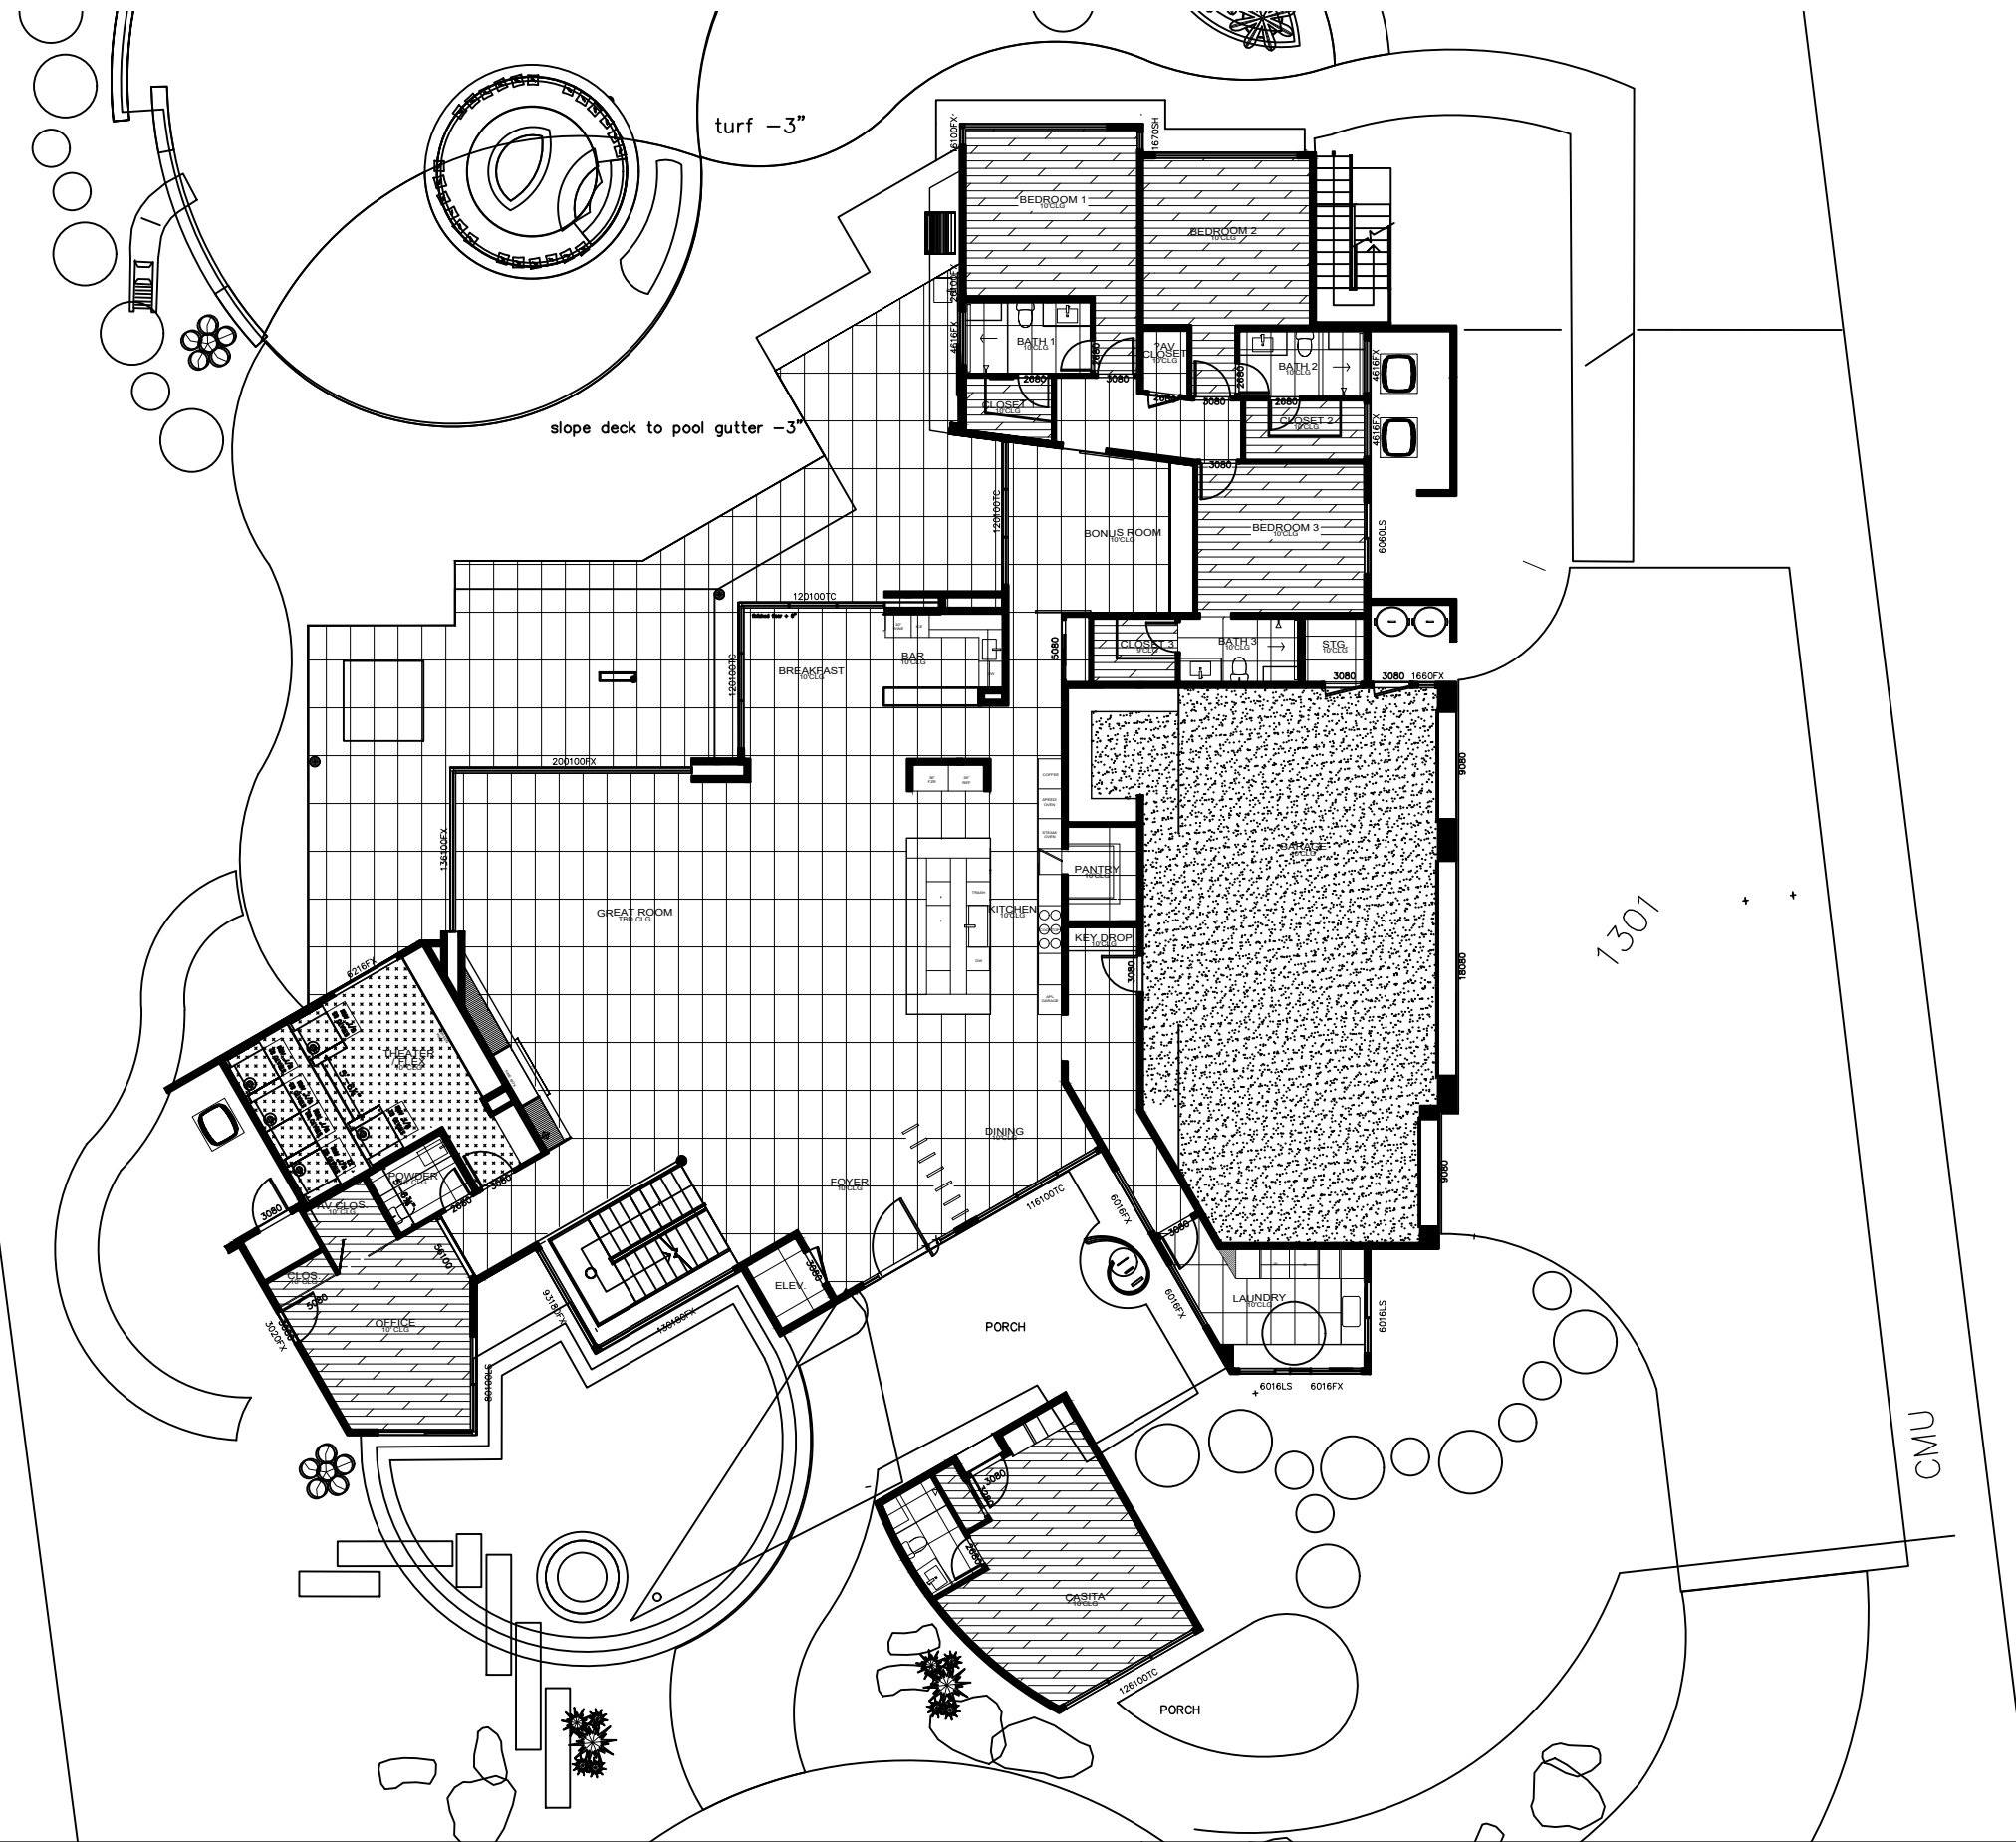

## PALO RESIDENCE - CONCEPT IMAGES

5815 N. PALO CRISTI RD, PARADISE VALLEY, AZ 85253

<p><b>MAIN HOUSE:</b> STONE TBD 24 X 48</p> <p><b>OFFICE, CASITA, BEDROOMS, CLOSETS AND VIEWING LOFT:</b> WOOD FLOORING LUGANO COLLECTION ORO EUROPEAN OAK</p> <p><b>EXTERIOR:</b> STONE TBD 24 X 48</p>	<p><b>EXERCISE:</b> FLOOR STYLES DECK COLOR COLOR: TBD VINYL 10' OR 86"</p> <p><b>GARAGE:</b> EPOXY TBD COLOR</p> <p><b>THEATER:</b> CARPET TBD COLOR</p>
--	---