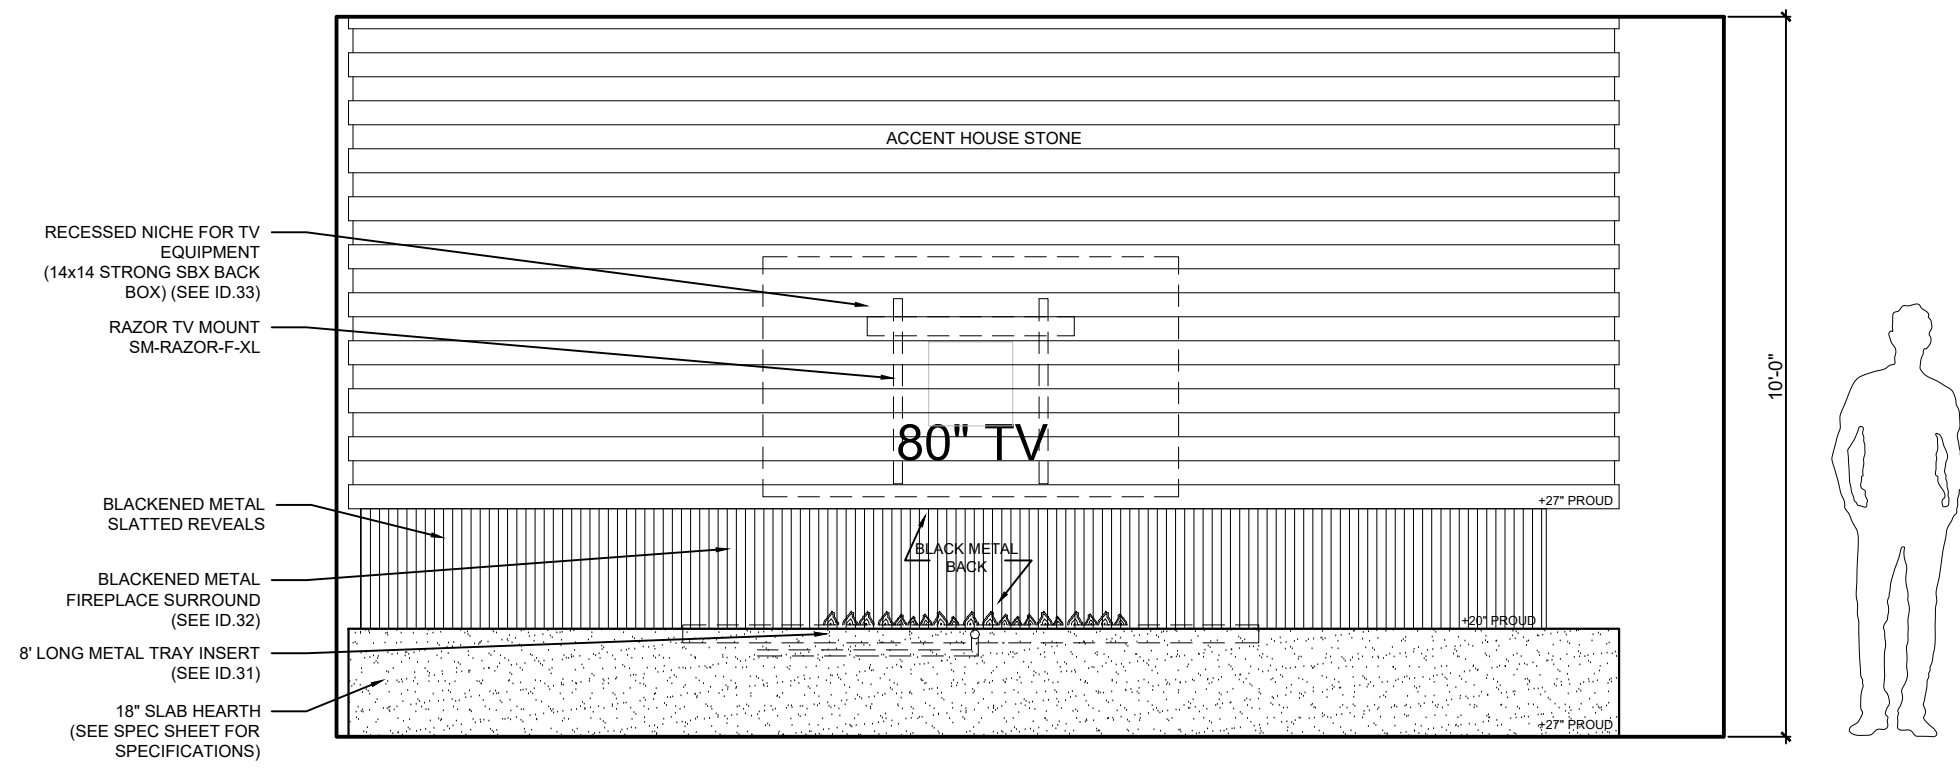

- RECESSED NICHE FOR TV EQUIPMENT (14x14 STRONG SBX BACK BOX) (SEE ID.33)
- RAZOR TV MOUNT SM-RAZOR-F-XL
- BLACKENED METAL SLATTED REVEALS
- BLACKENED METAL FIREPLACE SURROUND (SEE ID.32)
- 8' LONG METAL TRAY INSERT (SEE ID.31)
- 18" SLAB HEARTH (SEE SPEC SHEET FOR SPECIFICATIONS)

10'-0"