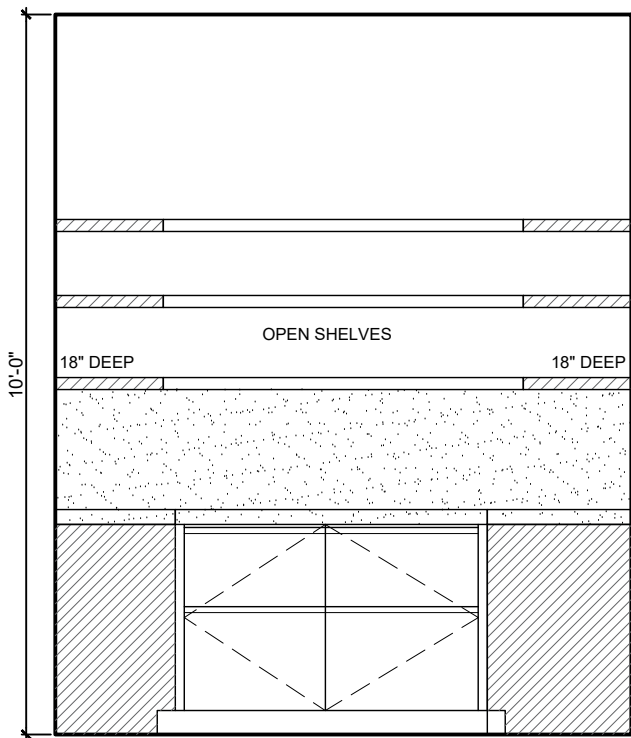

- 2" THICK MILLWORK FINISH A SHELVES
- WOOD SHELF WITH LIGHTING AND PLUG MOLD (SEE ID.14)
- 2 1/2" SLAB COUNTERTOP WITH SQUARE MITERED EDGE AND FULL SPLASH WITH 1/2" WOOD REVEAL (SEE ID.3) (SEE SPEC SHEET FOR MATERIAL DETAILS)
- INTEGRAL RINCOMATIC PULL MATTE BLACK (SEE ID.4)
- MILLWORK FINISH B
- RECESSED TOE KICK
- 3/4" REGLET RECESSED BASE (SEE ID.1)