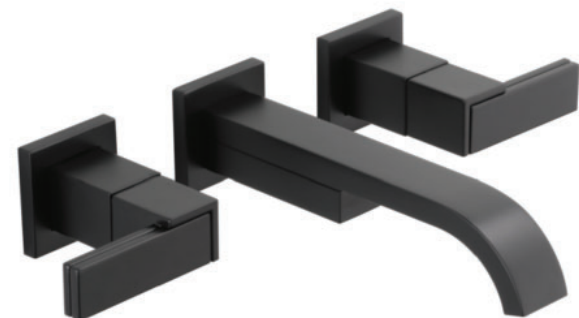

BRIZO SIDERNA
TWO-HANDLE WALL MOUNT LAVATORY
FAUCET - LESS HANDLES 1.2 GPM
65880LF-BLLHP-ECO, HL5880-BL
FINISH: MATTE BLACK
QTY: (1)