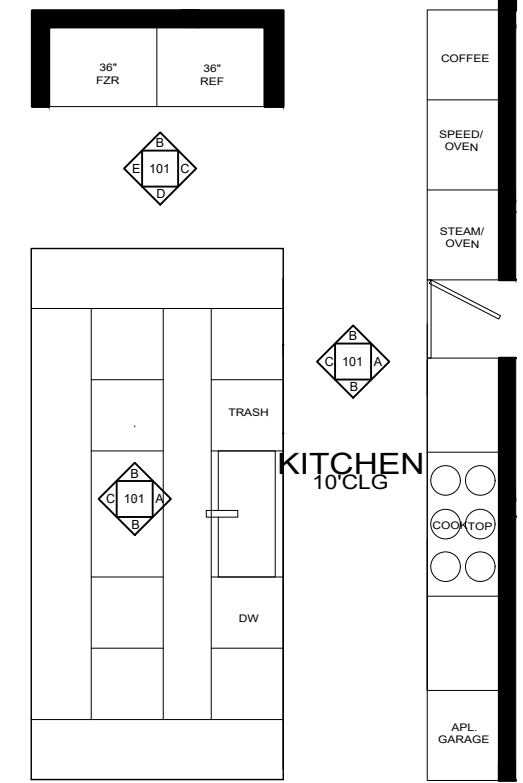

101 KITCHEN - ELEVATION E