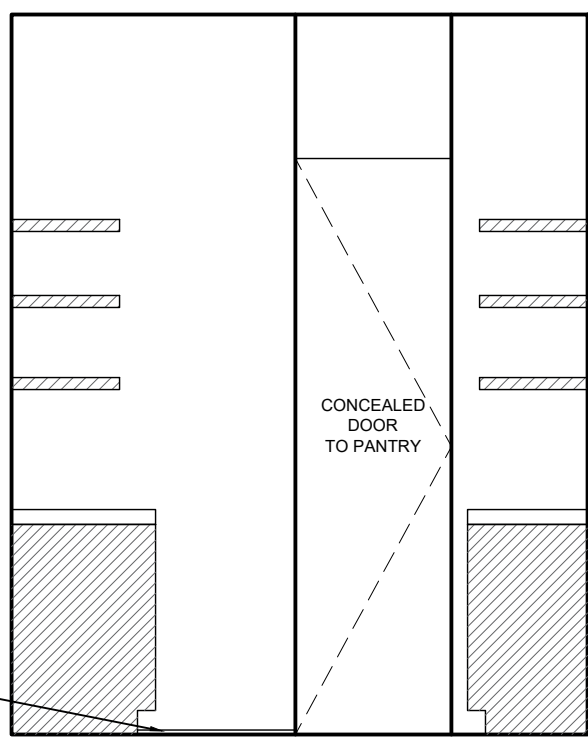

102 PANTRY - ELEVATION A