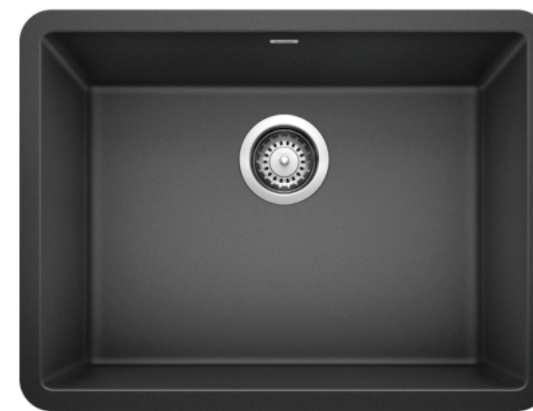

BLANCO
PRECIS
SUPER SINGLE SINK (24")
522258
FINISH : SILGRANIT ANTHRACITE
QTY: (1)

PALO CRISTI RESIDENCE - VIEW LOFT PLUMBING

5815 N. PALO CRISTI RD, PARADISE VALLEY, AZ 85253

S-6.6