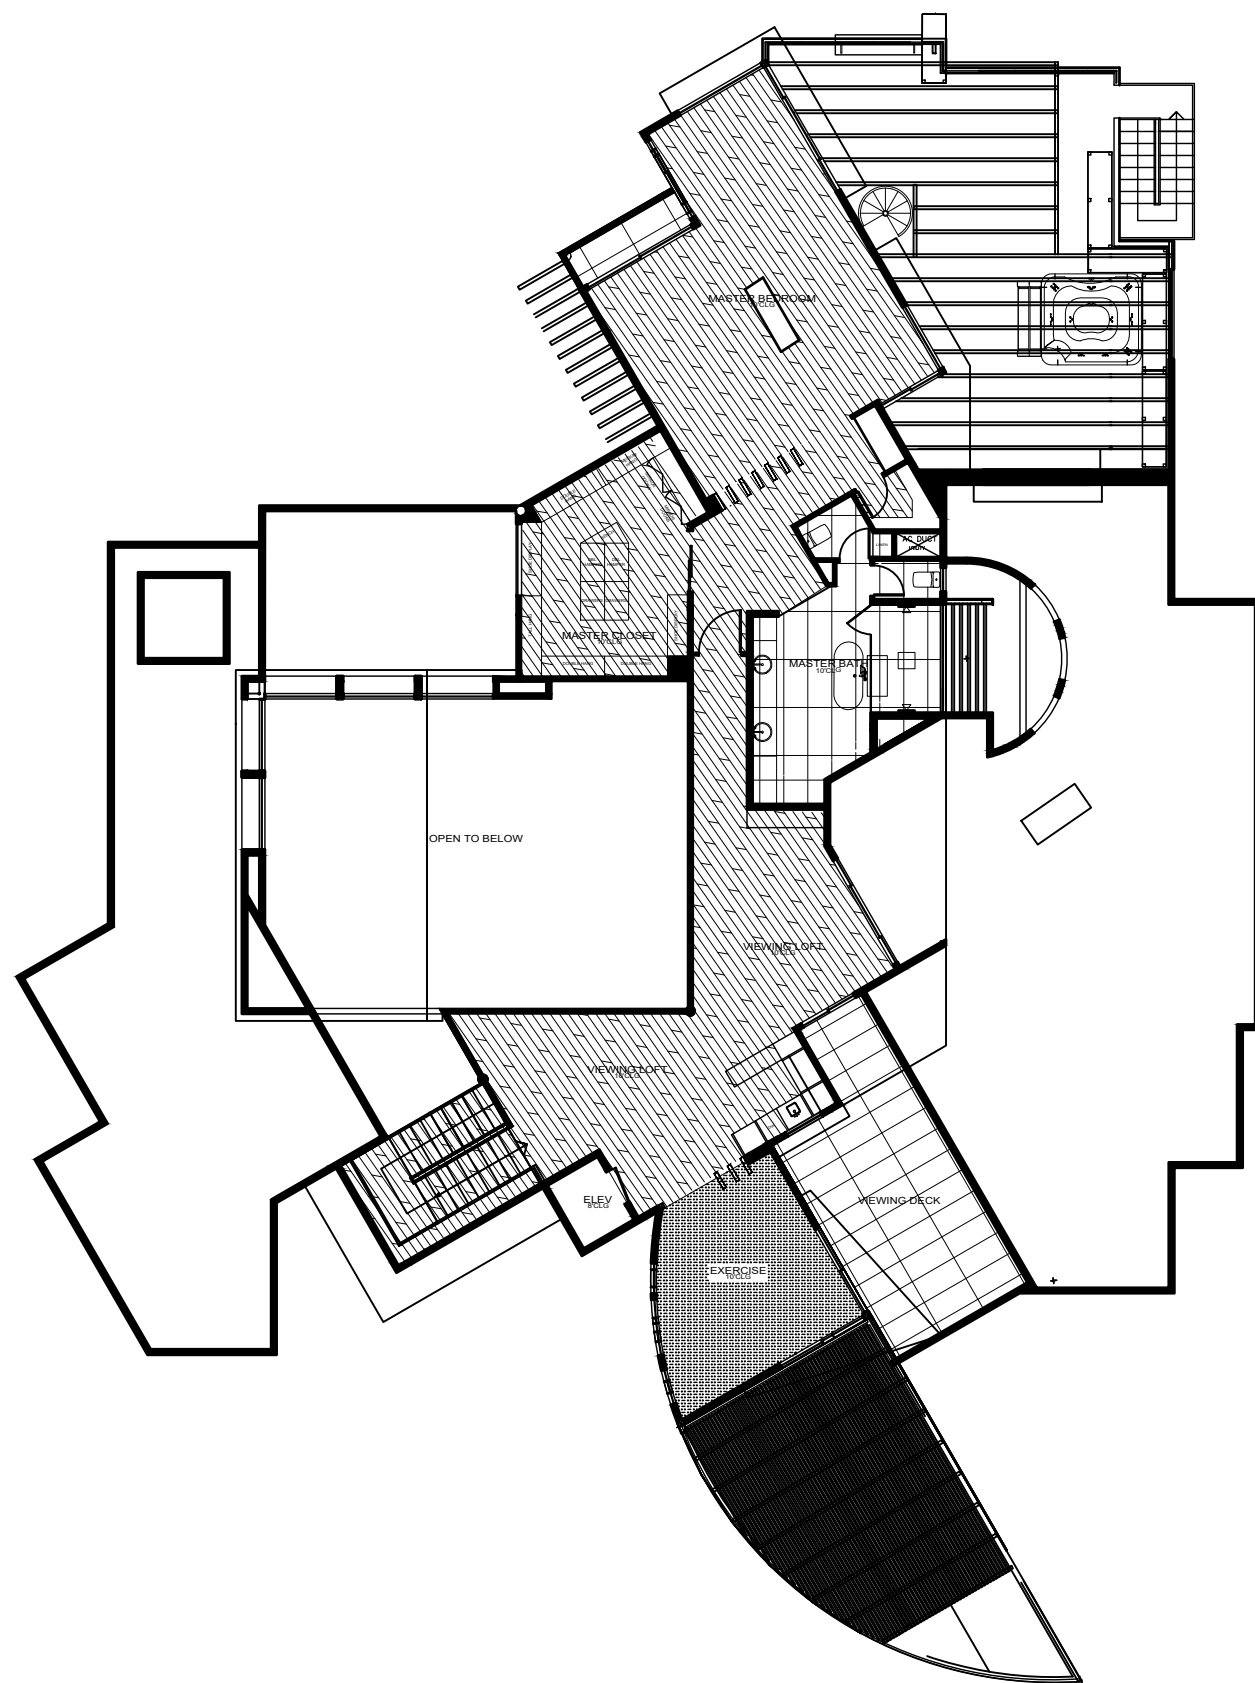

## PALO RESIDENCE - CONCEPT IMAGES

5815 N. PALO CRISTI RD, PARADISE VALLEY, AZ 85253

<p><b>MAIN HOUSE:</b> STONE TBD 24 X 48</p> <p><b>OFFICE, CASITA, BEDROOMS, CLOSETS AND VIEWING LOFT:</b> WOOD FLOORING LUGANO COLLECTION ORO EUROPEAN OAK</p> <p><b>EXTERIOR:</b> STONE TBD 24 X 48</p>	<p><b>EXERCISE:</b> FLOOR STYLES DECK COLOR COLOR: TBD VINYL 10' OR 86"</p> <p><b>GARAGE:</b> EPOXY TBD COLOR</p> <p><b>THEATER:</b> CARPET TBD COLOR</p>
--	---