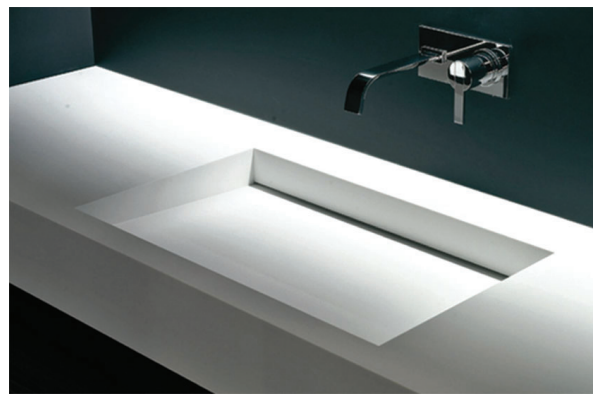

BRIZO SIDERNA  
TWO-HANDLE WALL MOUNT LAVATORY  
FAUCET - LESS HANDLES 1.5 GPM  
65880LF-BLLHP  
MATTE BLACK  
QTY: (2)

CUSTOM INTEGRAL SINK WITH HIDDEN  
LINEAR DRAIN  
QTY: (2)

BRIZO SIDERNA  
TISSUE HOLDER  
695080-BL  
MATTE BLACK  
QTY: (2)