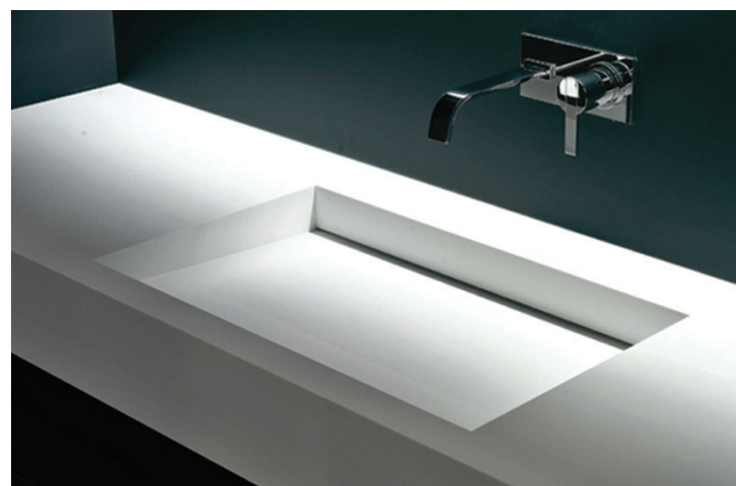

CUSTOM INTEGRAL SINK WITH HIDDEN
LINEAR DRAIN
QTY: (1)