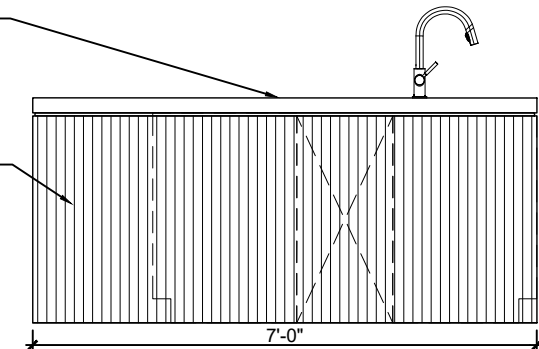

- 2 1/2" SLAB COUNTERTOP WITH SQ. MITERED EDGE WITH 1/2" WOOD REVEAL (SEE ID.3) (SEE SPEC SHEET FOR MATERIAL DETAILS)
- KNEE SPACE
- RECESSED TOE KICK

101 KITCHEN ISLAND - ELEVATION B