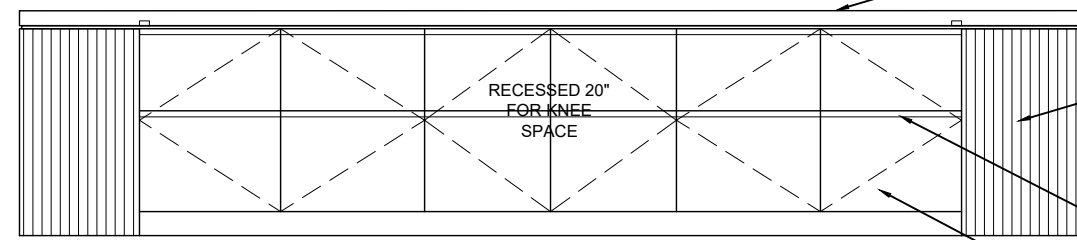

101 KITCHEN - ELEVATION A

101 KITCHEN - ELEVATION B

101 KITCHEN - ELEVATION C

101 KITCHEN - ELEVATION D

101 KITCHEN - ELEVATION E

101 KITCHEN ISLAND - ELEVATION D

- 2 1/2" SLAB COUNTERTOP WITH SQ. MITERED EDGE WITH 1/2" WOOD REVEAL (SEE ID.3) (SEE SPEC SHEET FOR MATERIAL DETAILS)
- MILLWORK FINISH A
- INTEGRAL RINCOMATIC PULL MATTE BLACK (SEE ID.4)
- MILLWORK FINISH B LOWER CABINETS