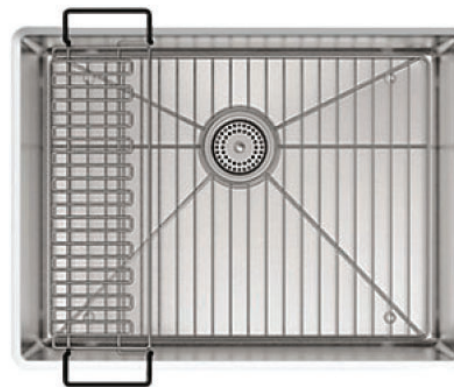

KOHLER STRIVE
24" x 18-1/4" x 9-5/16" UNDERMOUNT
SINGLE-BOWL KITCHEN SINK WITH RACK
K-5286-NA
FINISH: STAINLESS STEEL
(QTY: 1)

PALO CRISTI RESIDENCE - OUTDOOR BBQ

5815 N. PALO CRISTI RD, PARADISE VALLEY, AZ 85253

S-6.8