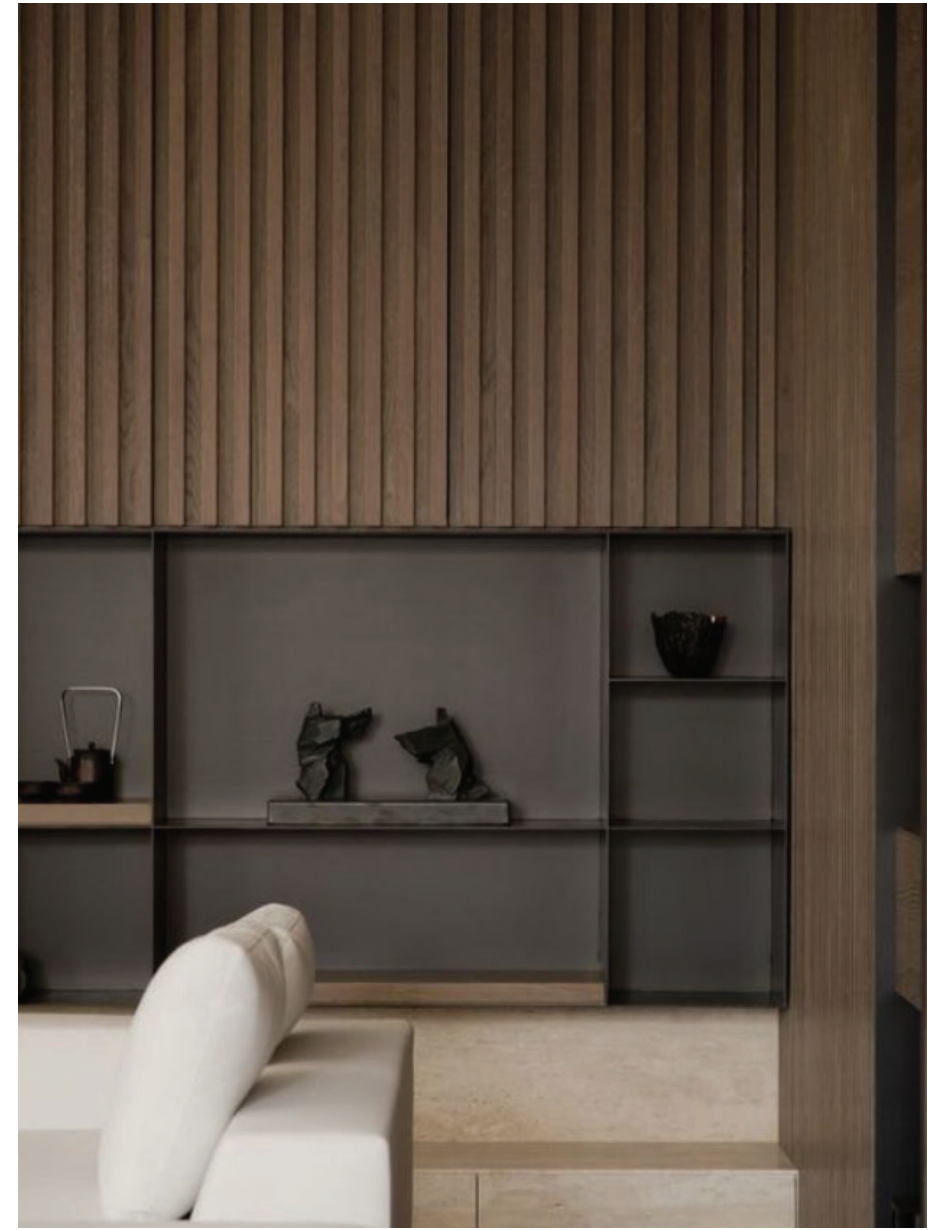

PALO CRISTI RESIDENCE - CONCEPT IMAGES

5815 N. PALO CRISTI RD, PARADISE VALLEY, AZ 85253