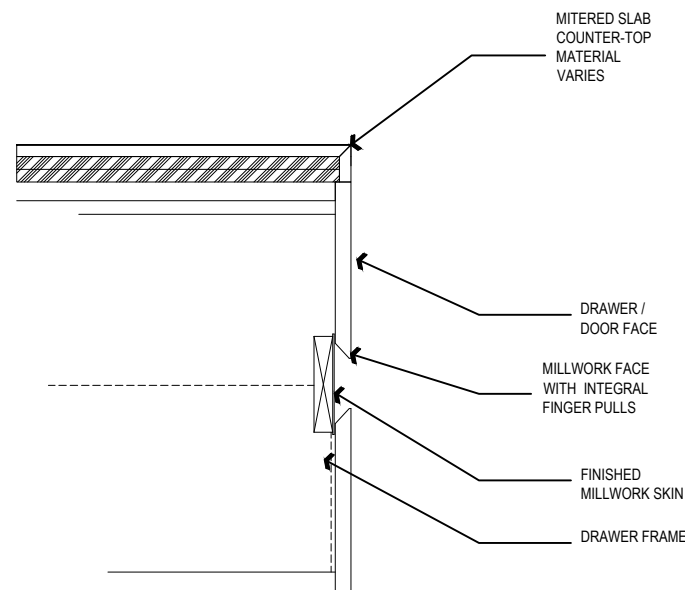

ID.1  
SCALE: NTS

3/4" SHADOW LINE

ID.2  
SCALE: NTS

COUNTERTOP EDGE WITH MILLWORK REVEAL

ID.3  
SCALE: NTS

**INTEGRAL RINCOMATIC FINGER PULL**

ID.4  
SCALE: NTS

**DOUBLE INTEGRAL RINCOMATIC FINGER PULL**

ID.5  
SCALE: NTS

**LINEAR FINGER PULL**

ID.6  
SCALE: NTS

**DOUBLE LINEAR FINGER PULL**

ID.7

SCALE: NTS

**INTEGRAL SLAB SINK**

ID.8