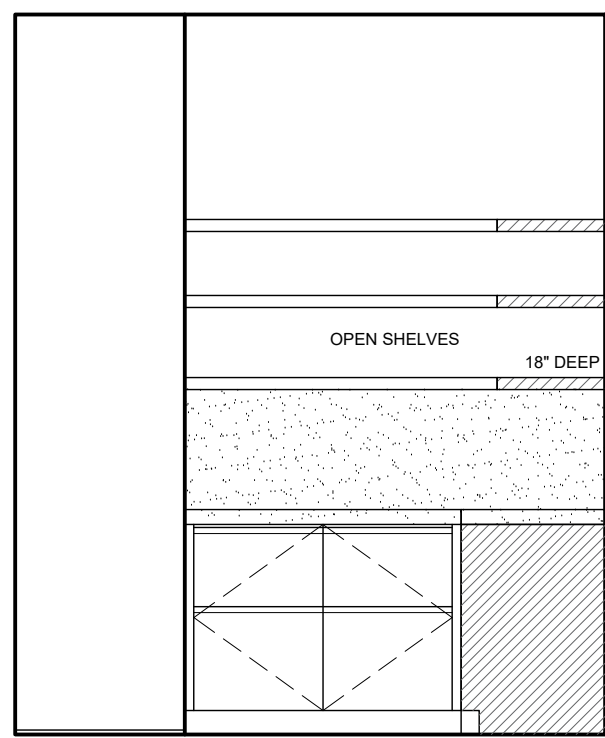

102 PANTRY - ELEVATION A