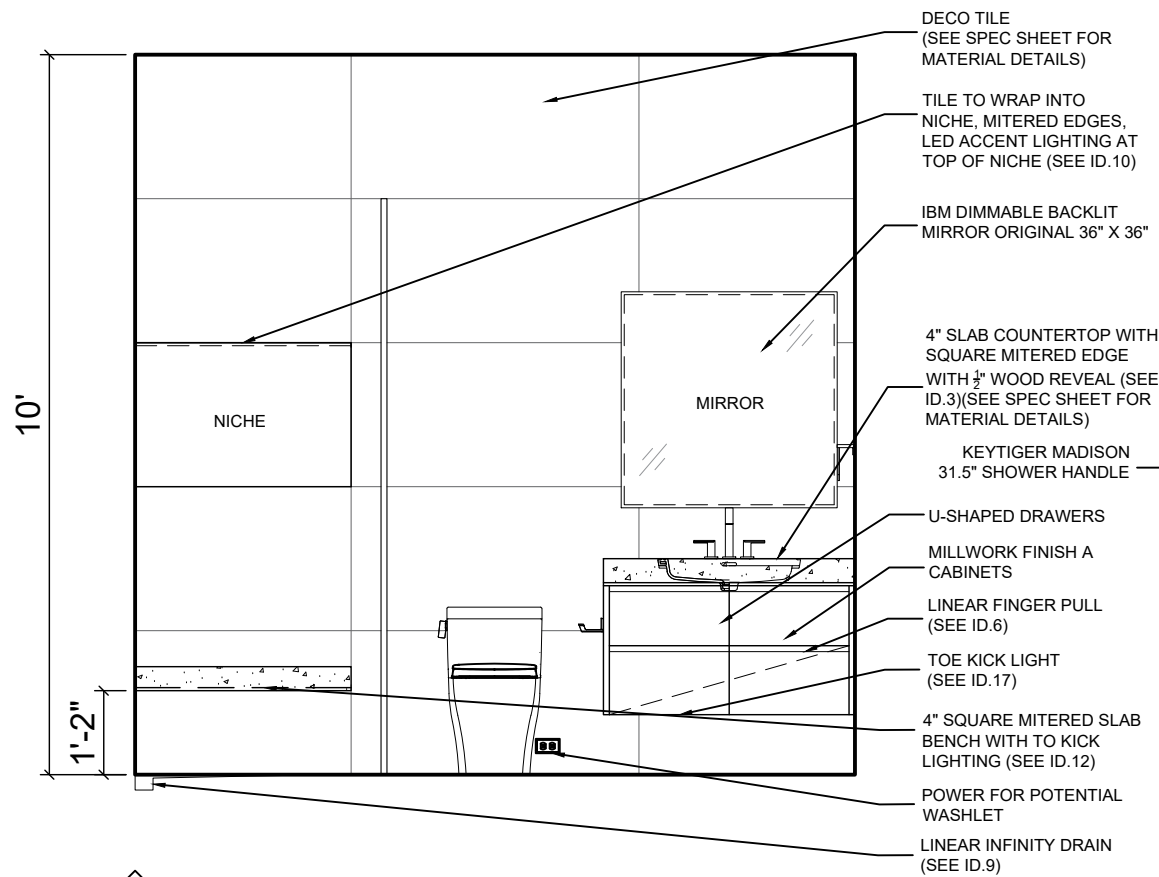

113 W.I.C 2 - ELEVATION A

113 W.I.C 2 - ELEVATION B

114 BATH 3 - ELEVATION B

114 BATH 3 - ELEVATION A