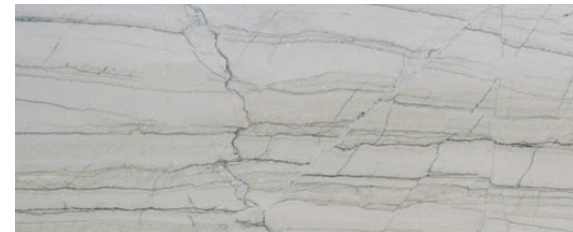

DARK METAL FASCIA &  
ACCENTS

NATURAL QUARTZITE SLAB  
"CALACATTA BRASIL"

POLISHED QUARTZ SLAB  
"PIATRA GREY"

ACCENT HOUSE STONE  
SOLSTICE STONE  
PACIFIC BLUE COMBED

MILLWORK A: RIFT CUT WHITE OAK

MILLWORK B: MIRLUX SUPER MATTE TAN