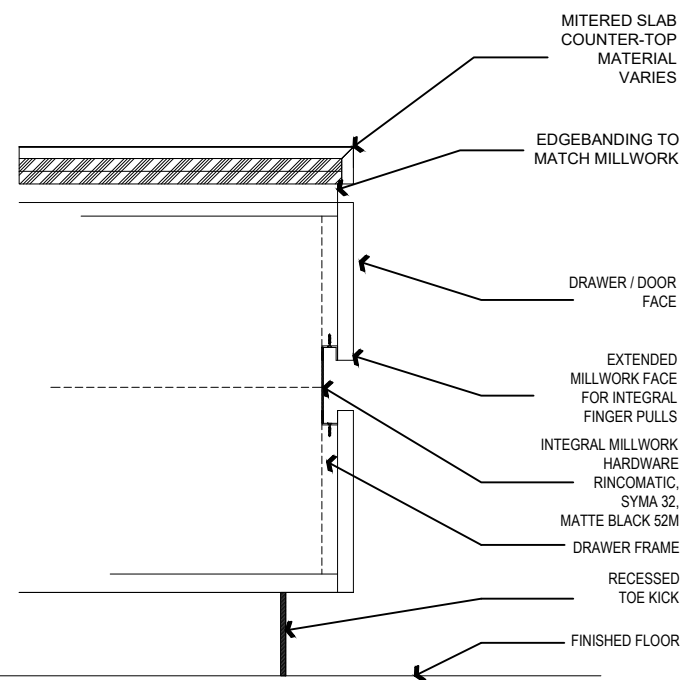

ID.1  
SCALE: NTS

3/4" SHADOW LINE

ID.2  
SCALE: NTS

COUNTERTOP EDGE WITH MILLWORK REVEAL

ID.3  
SCALE: NTS

**INTEGRAL RINCOMATIC FINGER PULL**

ID.4  
SCALE: NTS

**DOUBLE INTEGRAL RINCOMATIC FINGER PULL**

ID.5  
SCALE: NTS

**LINEAR FINGER PULL**

ID.6  
SCALE: NTS

**DOUBLE LINEAR FINGER PULL**

ID.7

SCALE: NTS

**INTEGRAL SLAB SINK**

ID.8