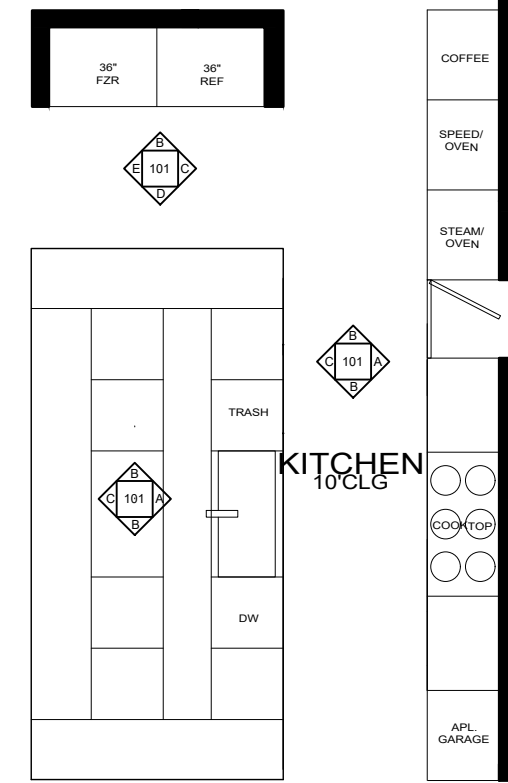

101 KITCHEN - ELEVATION A

101 KITCHEN - ELEVATION B

101 KITCHEN - ELEVATION C

101 KITCHEN - ELEVATION D

101 KITCHEN - ELEVATION E

101 KITCHEN ISLAND - ELEVATION D

- 2 1/2" SLAB COUNTERTOP WITH SQ. MITERED EDGE WITH 1/2" WOOD REVEAL (SEE ID.3) (SEE SPEC SHEET FOR MATERIAL DETAILS)
- MILLWORK FINISH A
- INTEGRAL RINCOMATIC PULL MATTE BLACK (SEE ID.4)
- MILLWORK FINISH B LOWER CABINETS