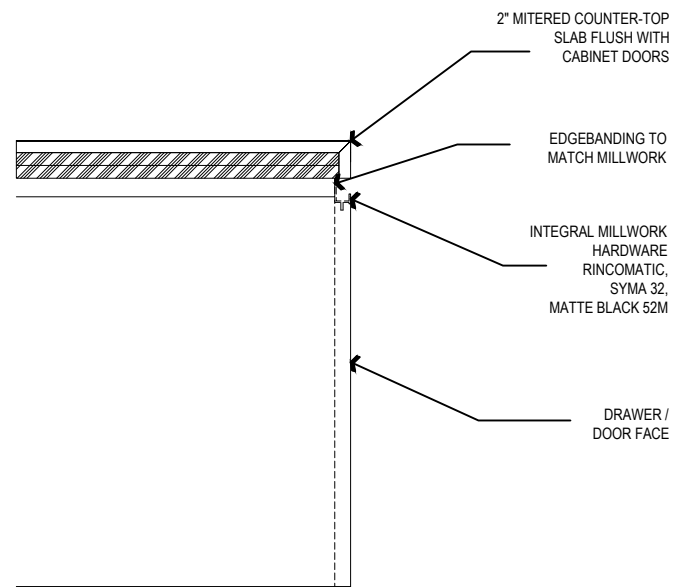

ID.1  
SCALE: NTS

3/4" SHADOW LINE

ID.2  
SCALE: NTS

COUNTERTOP EDGE WITH MILLWORK REVEAL

ID.3  
SCALE: NTS

**INTEGRAL RINCOMATIC FINGER PULL**

ID.4  
SCALE: NTS

**DOUBLE INTEGRAL RINCOMATIC FINGER PULL**

ID.5  
SCALE: NTS

**LINEAR FINGER PULL**

ID.6  
SCALE: NTS

**DOUBLE LINEAR FINGER PULL**

ID.7

SCALE: NTS

**INTEGRAL SLAB SINK**

ID.8