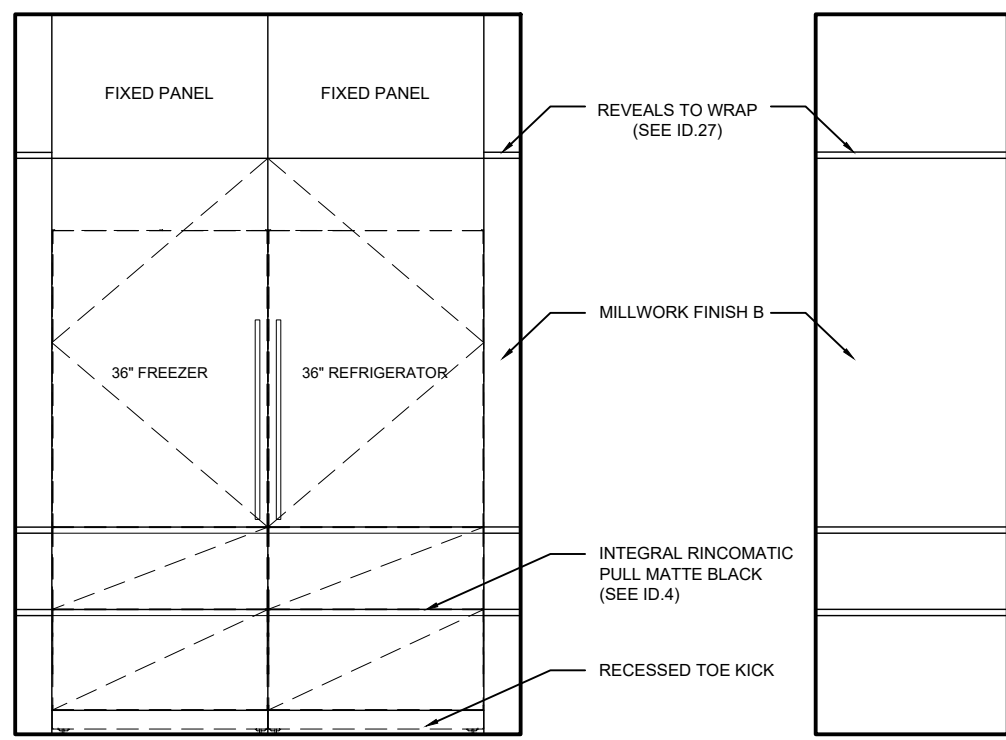

101 KITCHEN - ELEVATION A

101 KITCHEN - ELEVATION B

101 KITCHEN - ELEVATION C

101 KITCHEN - ELEVATION D

101 KITCHEN - ELEVATION E

101 KITCHEN ISLAND - ELEVATION D

- 2 1/2" SLAB COUNTERTOP WITH SQ. MITERED EDGE WITH 1/2" WOOD REVEAL (SEE ID.3) (SEE SPEC SHEET FOR MATERIAL DETAILS)
- MILLWORK FINISH A
- INTEGRAL RINCOMATIC PULL MATTE BLACK (SEE ID.4)
- MILLWORK FINISH B LOWER CABINETS