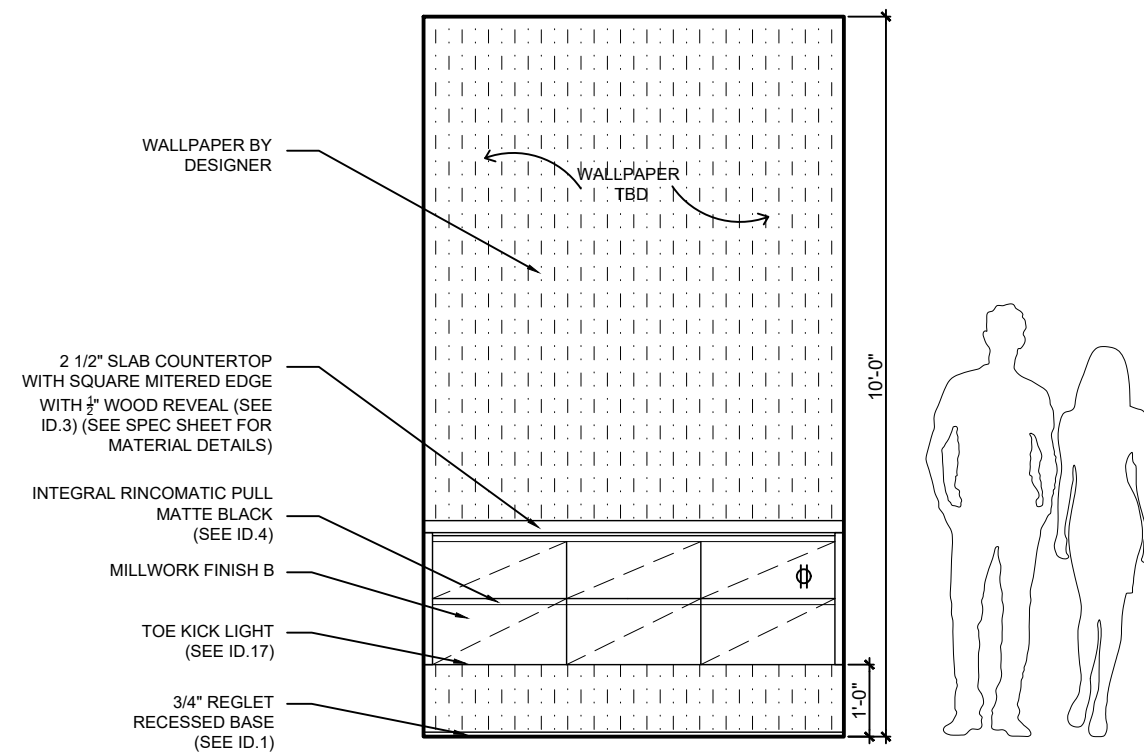

102 PANTRY - ELEVATION B

102 PANTRY - ELEVATION C

103 KEY DROP - ELEVATION A