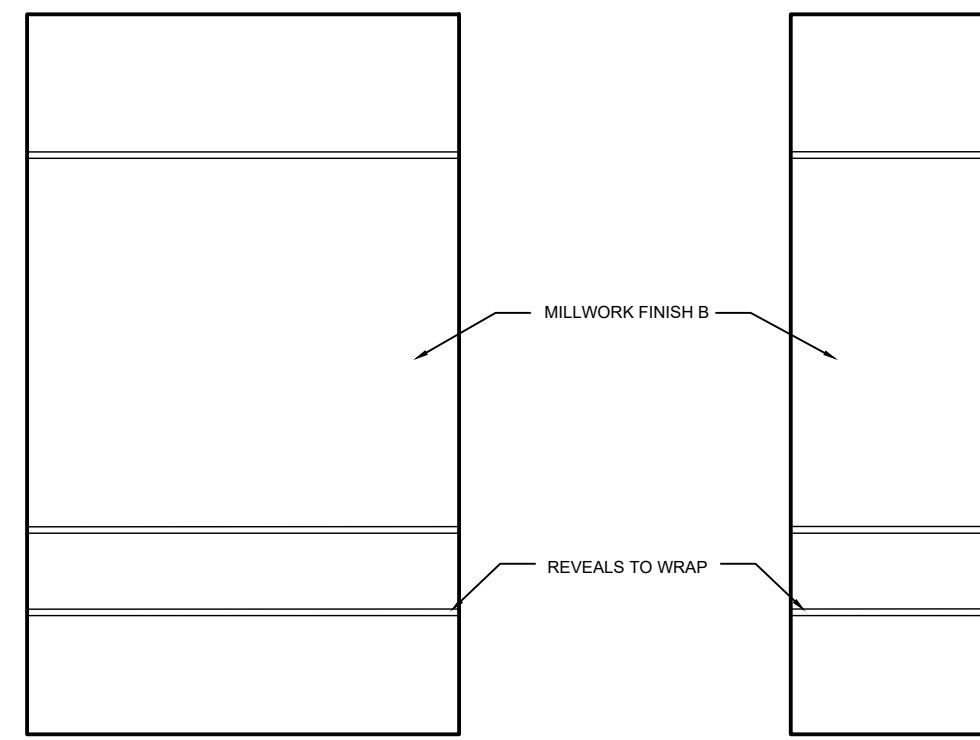

101 KITCHEN - ELEVATION A

101 KITCHEN - ELEVATION B

101 KITCHEN - ELEVATION C

101 KITCHEN - ELEVATION D

101 KITCHEN - ELEVATION E

101 KITCHEN ISLAND - ELEVATION D

- 2 1/2" SLAB COUNTERTOP WITH SQ. MITERED EDGE WITH 1/2" WOOD REVEAL (SEE ID.3) (SEE SPEC SHEET FOR MATERIAL DETAILS)
- MILLWORK FINISH A
- INTEGRAL RINCOMATIC PULL MATTE BLACK (SEE ID.4)
- MILLWORK FINISH B LOWER CABINETS