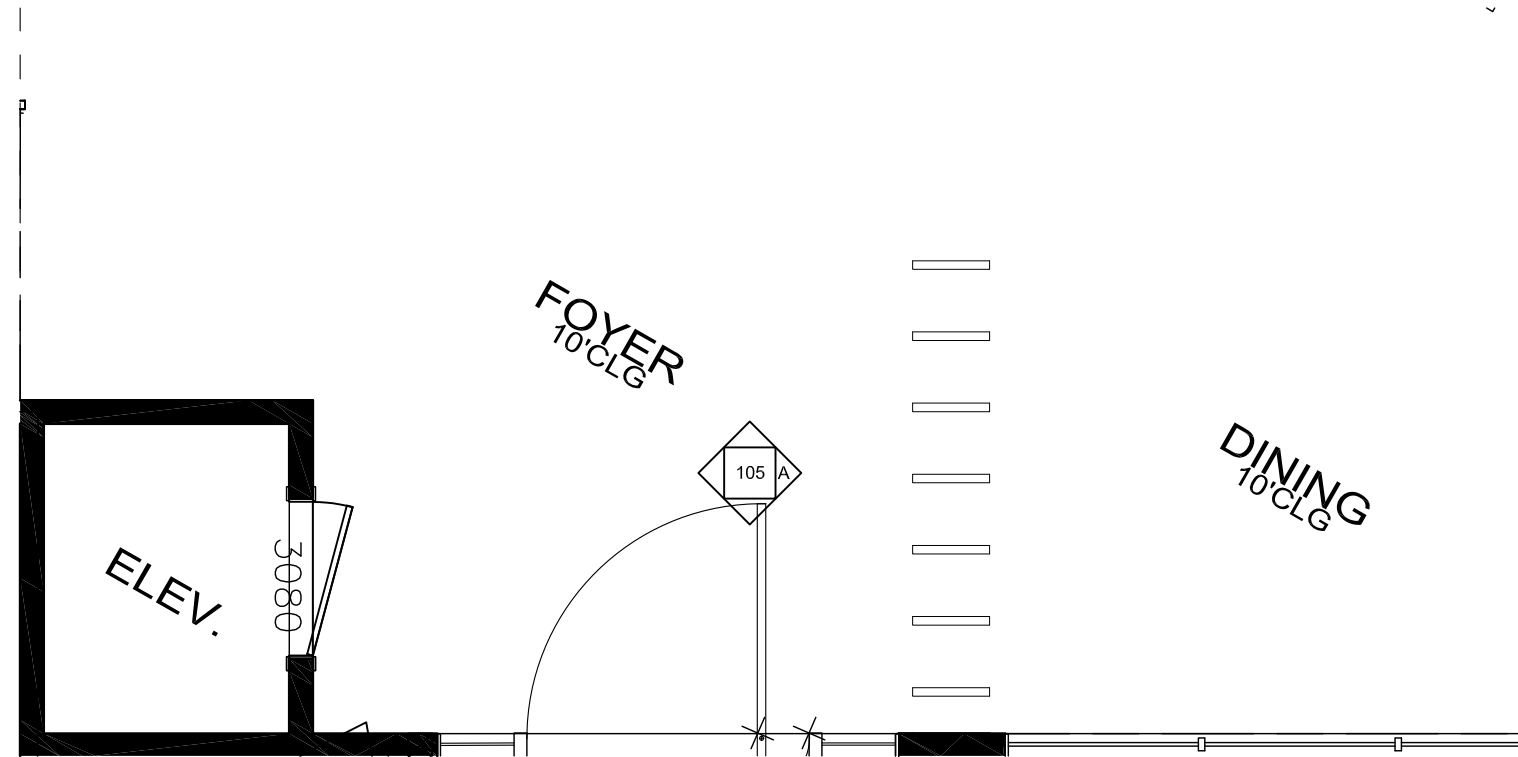

2.5" SQUARE MITERED EDGE  
COUNTERTOP, WATERFALL  
EDGE SLAB  
(SEE SPEC SHEET FOR  
MATERIAL DETAILS)

104 BAR - ELEVATION D

105 Foyer - Elevation A

PIVOTING MILLWORK  
PANELS TO ACT AS  
ROOM DIVIDER

MILLWORK FINISH A