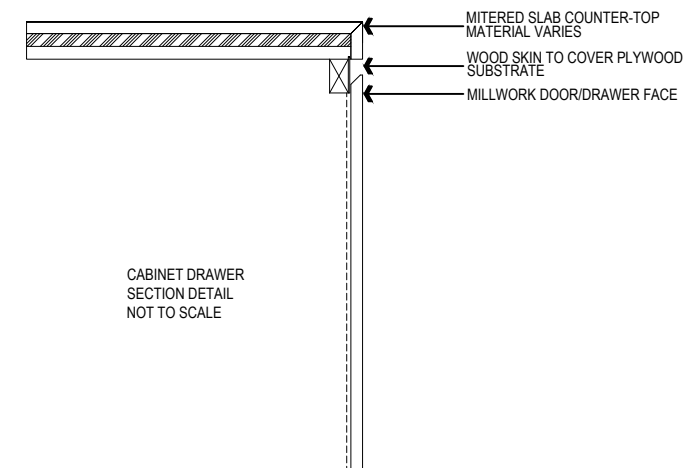

LINEAR FINGER PULL

ID.6
SCALE: NTS