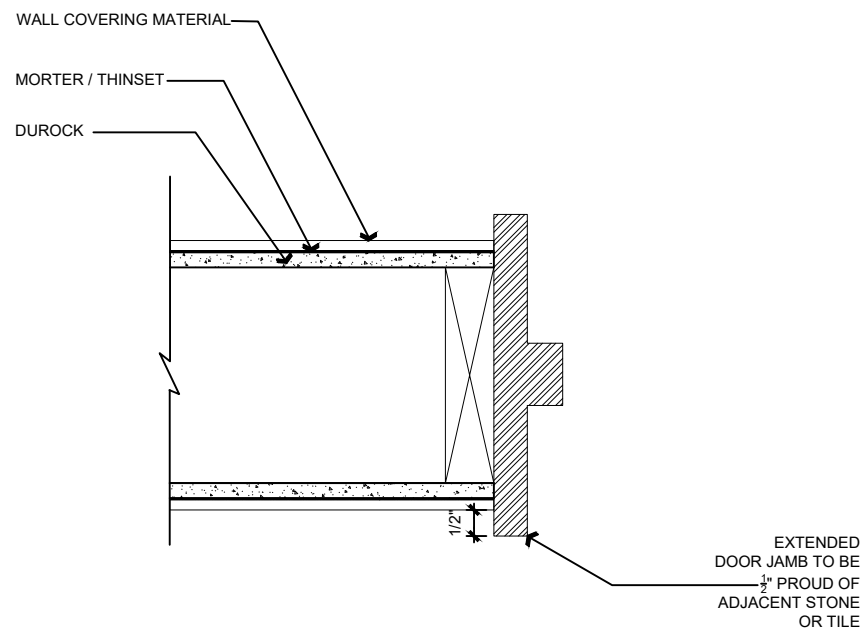

EXTENDED DOOR JAMB FOR TILE/STONE TERMINATION

ID.28

SCALE: NTS