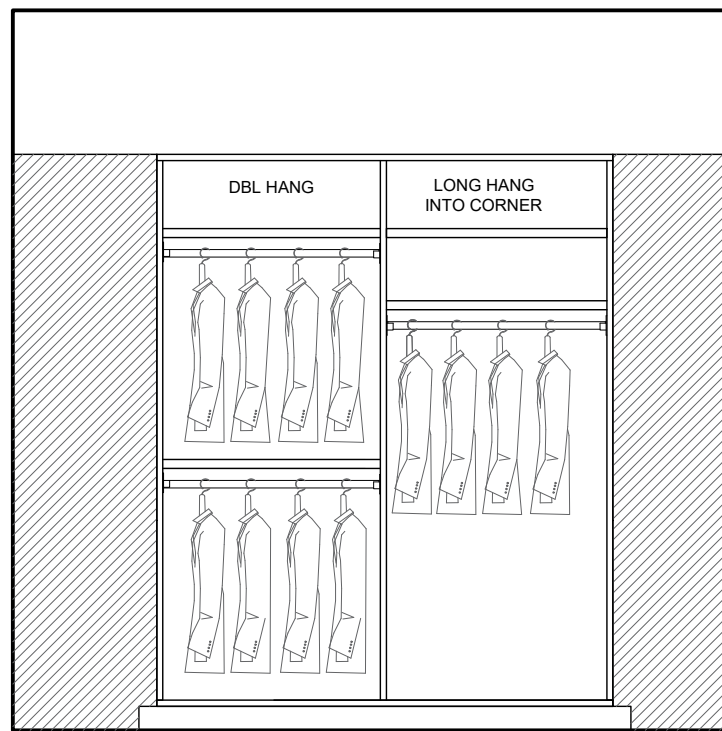

112 BATH 2 - ELEVATION A

112 BATH 2 - ELEVATION B

112 BATH 2 - ELEVATION B.1

112 BATH 2 - ELEVATION C

112 BATH 2 - ELEVATION D

3/4" REGLET  
RECESSED BASE  
(SEE ID.1)

113 W.I.C 2 - ELEVATION A

113 W.I.C 2 - ELEVATION B