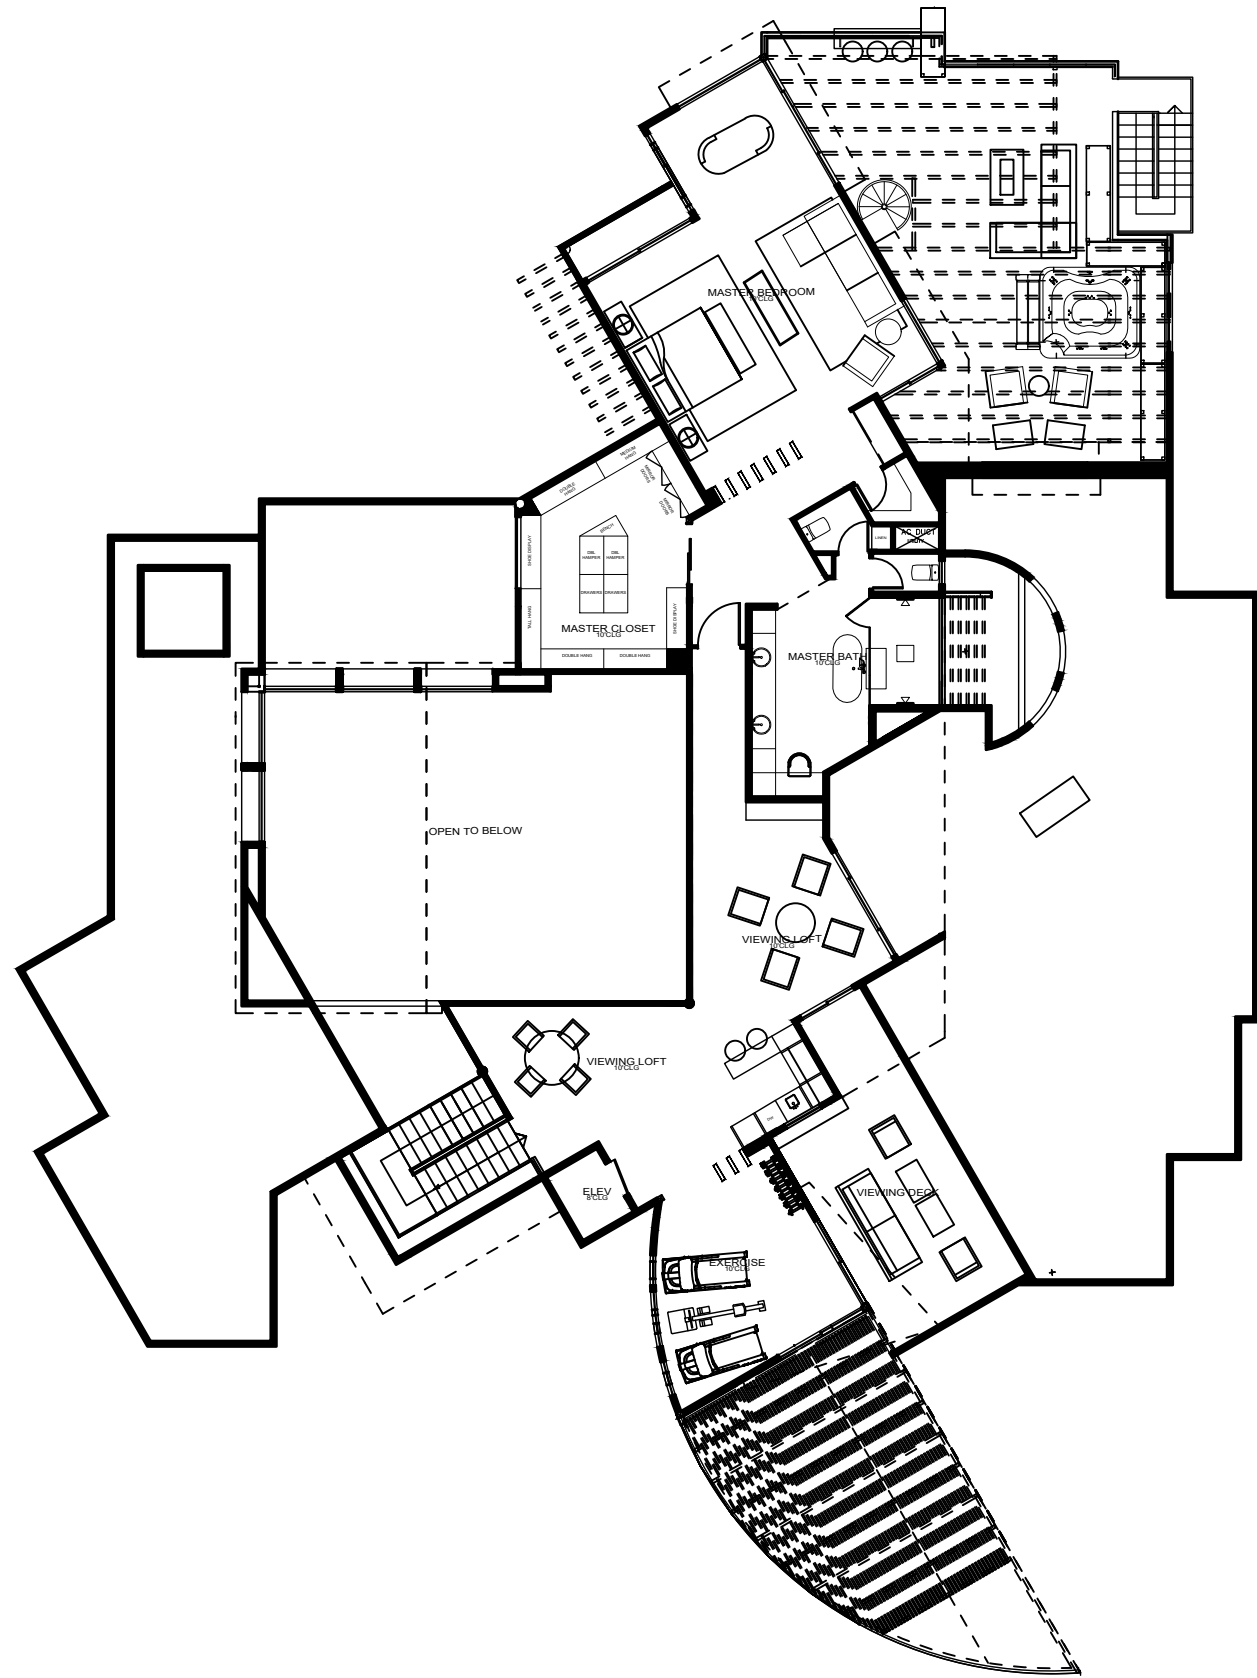

## PALO RESIDENCE - CONCEPT IMAGES

5815 N. PALO CRISTI RD, PARADISE VALLEY, AZ 85253

<p><b>MAIN HOUSE:</b> STONE TBD 24 X 48</p> <p><b>OFFICE, CASITA, BEDROOMS, CLOSETS AND VIEWING LOFT:</b> WOOD FLOORING LUGANO COLLECTION ORO EUROPEAN OAK</p> <p><b>EXTERIOR:</b> STONE TBD 24 X 48</p>	<p><b>EXERCISE:</b> FLOOR STYLES DECK COLOR COLOR: TBD VINYL 10' OR 86"</p> <p><b>GARAGE:</b> EPOXY TBD COLOR</p> <p><b>THEATER:</b> CARPET TBD COLOR</p>
--	---