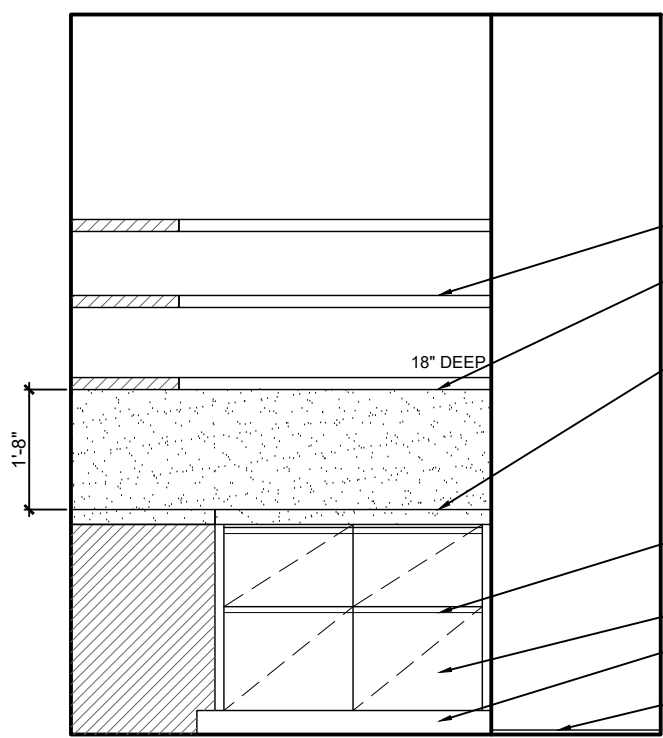

- 2" THICK MILLWORK FINISH A SHELVES
- WOOD SHELF WITH LIGHTING AND PLUG MOLD (SEE ID.14)
- 2 1/2" SLAB COUNTERTOP WITH SQUARE MITERED EDGE AND FULL SPLASH WITH 1/2" WOOD REVEAL (SEE ID.3) (SEE SPEC SHEET FOR MATERIAL DETAILS)
- INTEGRAL RINCOMATIC PULL MATTE BLACK (SEE ID.4)
- MILLWORK FINISH B
- RECESSED TOE KICK
- 3/4" REGLET RECESSED BASE (SEE ID.1)