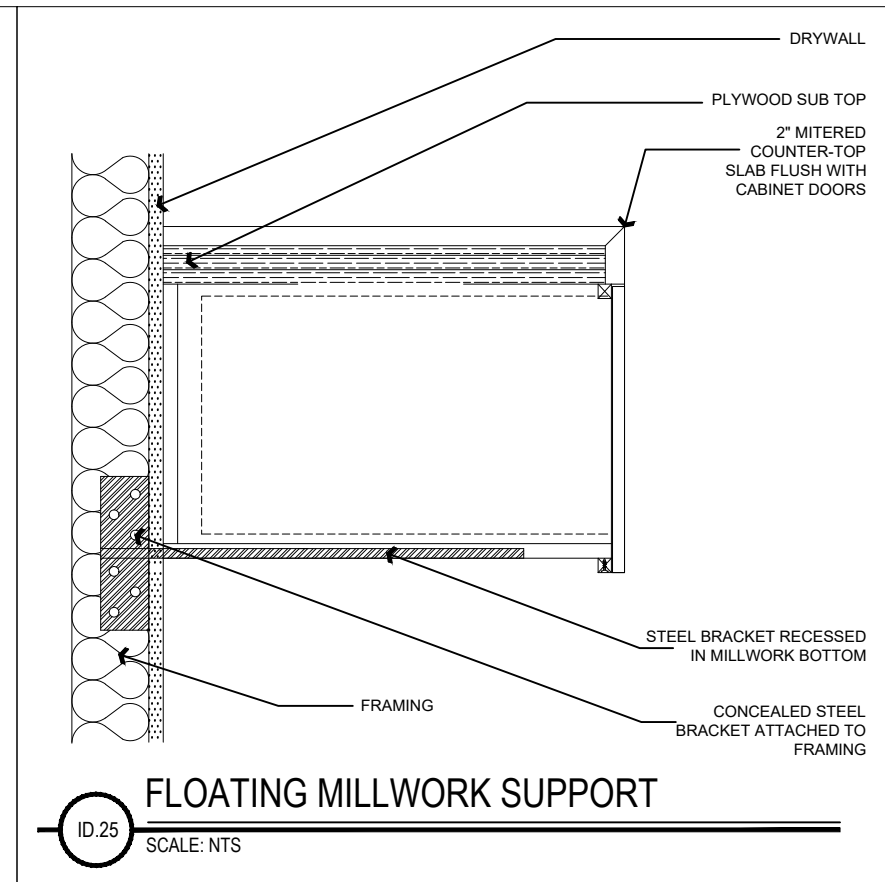

PLAN VIEW

MIRROR FRAME FOR TWIGGY LIGHTS

ID.22

SCALE: NTS

FRAMING PER ARCHITECTURAL SPECS

MASTER BATH MIRROR

ID.23

SCALE: NTS