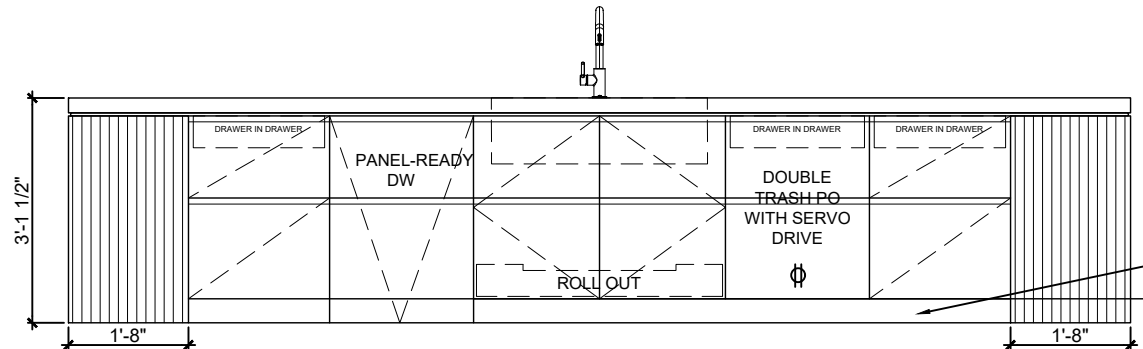

101 KITCHEN ISLAND - ELEVATION A