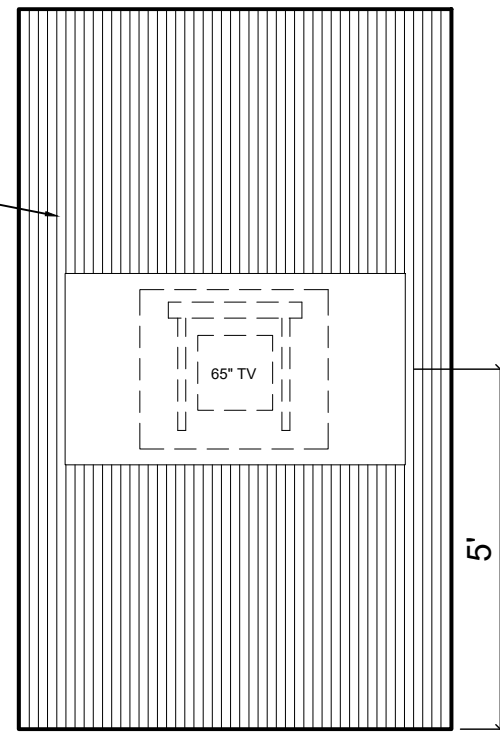

SLAT MILLWORK
FINISH A