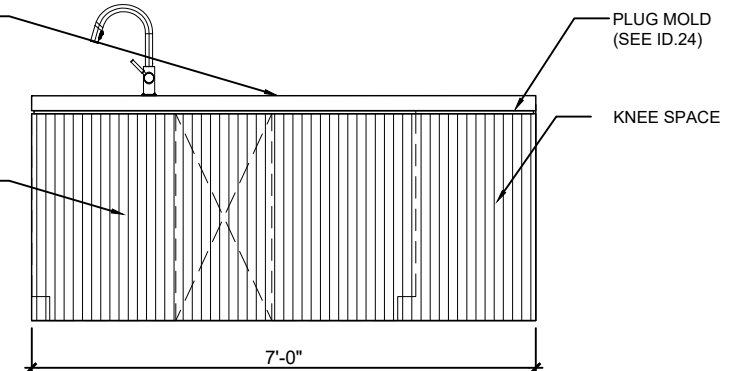

101 KITCHEN - ELEVATION A

101 KITCHEN - ELEVATION B

101 KITCHEN - ELEVATION C

101 KITCHEN - ELEVATION D

101 KITCHEN - ELEVATION E

101 KITCHEN ISLAND - ELEVATION D

- 2 1/2" SLAB COUNTERTOP WITH SQ. MITERED EDGE WITH 1/2" WOOD REVEAL (SEE ID.3) (SEE SPEC SHEET FOR MATERIAL DETAILS)
- MILLWORK FINISH A
- INTEGRAL RINCOMATIC PULL MATTE BLACK (SEE ID.4)
- MILLWORK FINISH B LOWER CABINETS