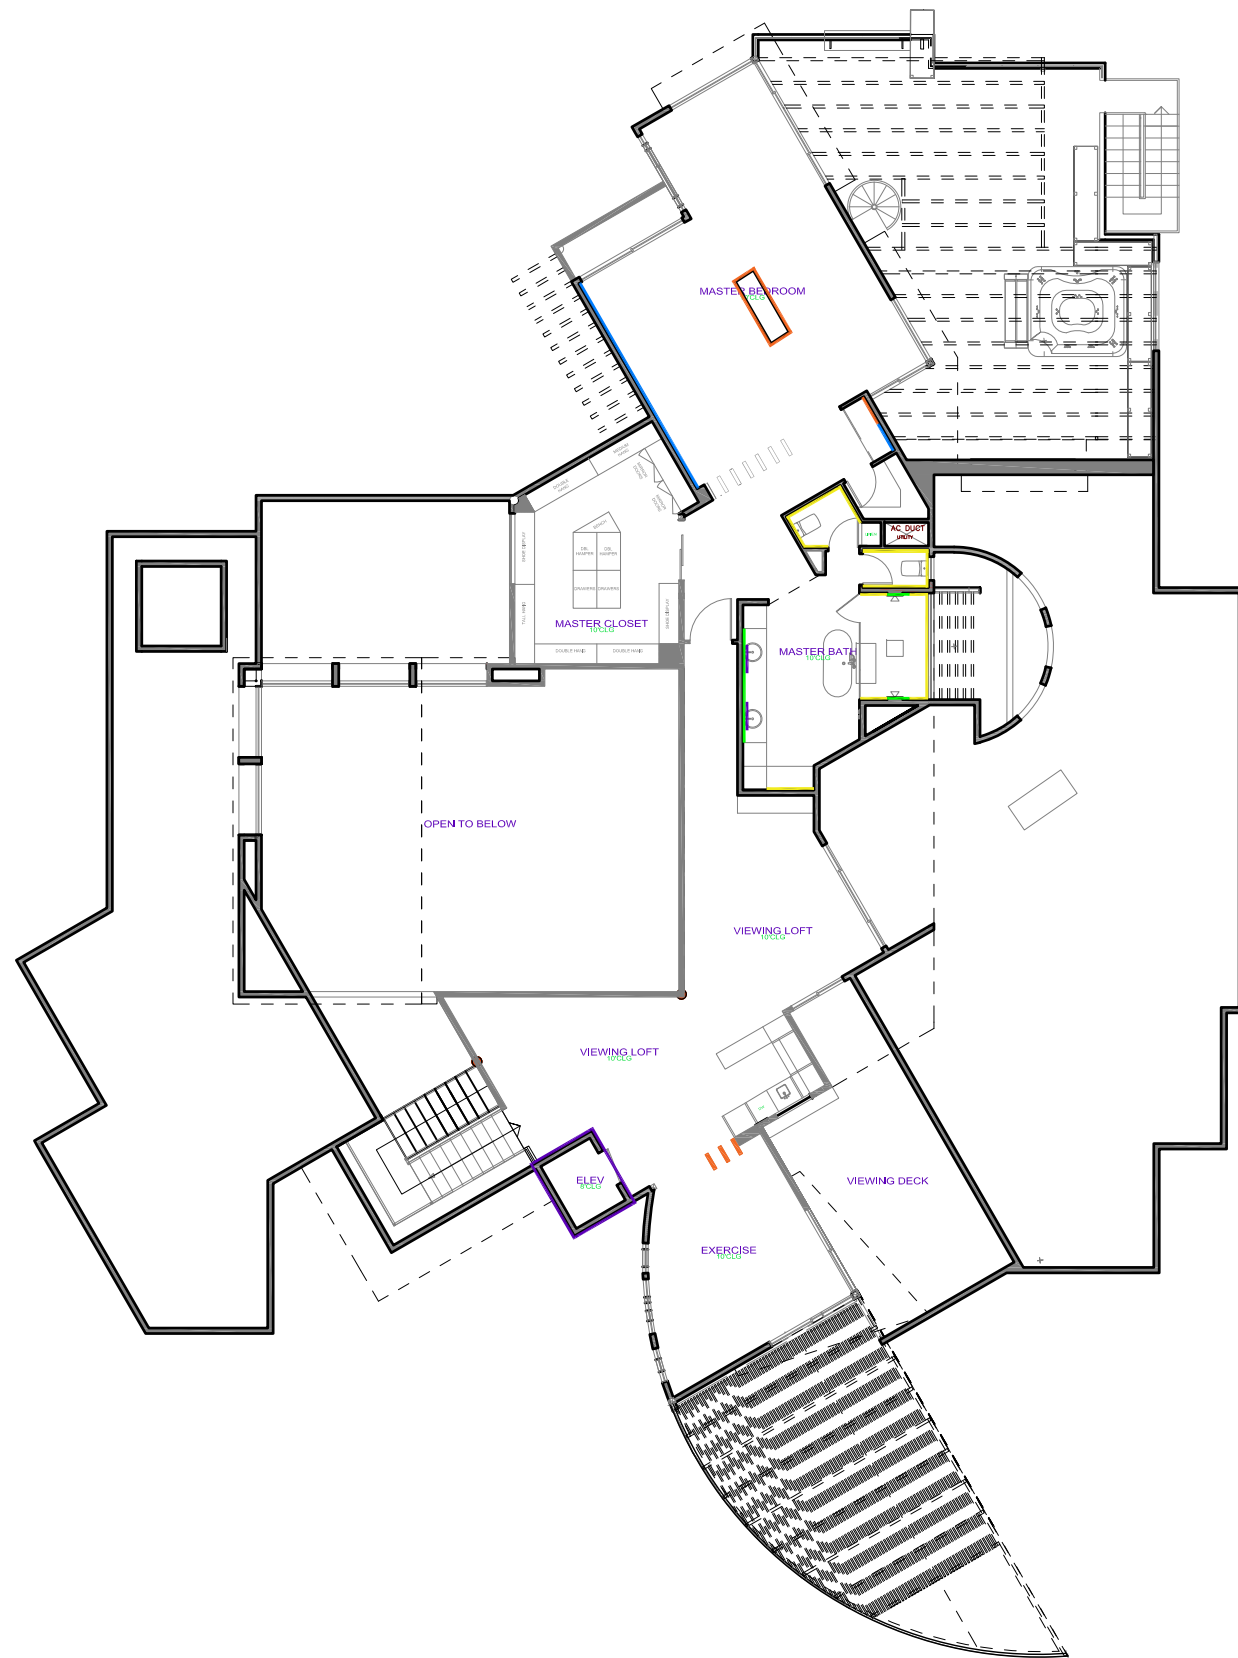

WALL FINISH PLAN KEY	
—	=WALLPAPER
—	=MIRROR
—	=HOUSE STONE
—	=ACCENT STONE
—	=SLAB
—	=DECO TILE
—	=MILLWORK PANEL
—	=METAL WRAP
—	=ACOUSTICAL PANEL